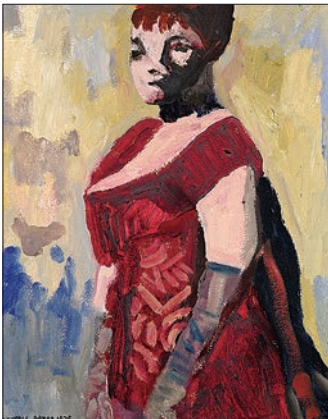

004 Maxwell Bennett Bates
The Red Queen [Velvet] 1976 oil on canvas
$6,000/8,000 18.75x14.75 in. / 47x37 cm.