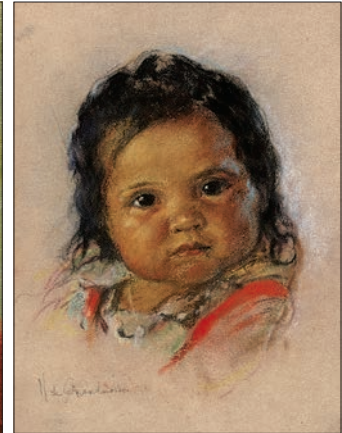

045 Nicholas de Grandmaison
Young Child with Colourful Scarf pastel
$4,000/6,000 10.5x8 in. / 26x20 cm.