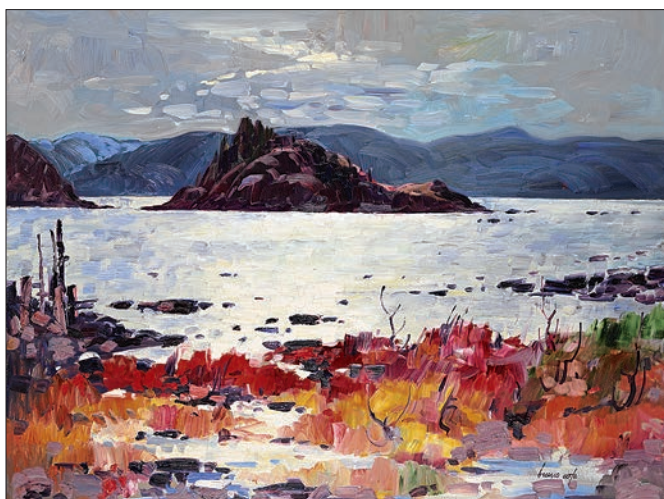

← 036 Alan Caswell Collier
South of Bridesville oil on wood board
 \$2,500/3,500 12x16 in. / 30x40 cm.

037 David Alexander Colville
Morning 1981
 \$4,000/6,000

colour silkscreen on paper
 21.25x21.25 in. / 53x53 cm.