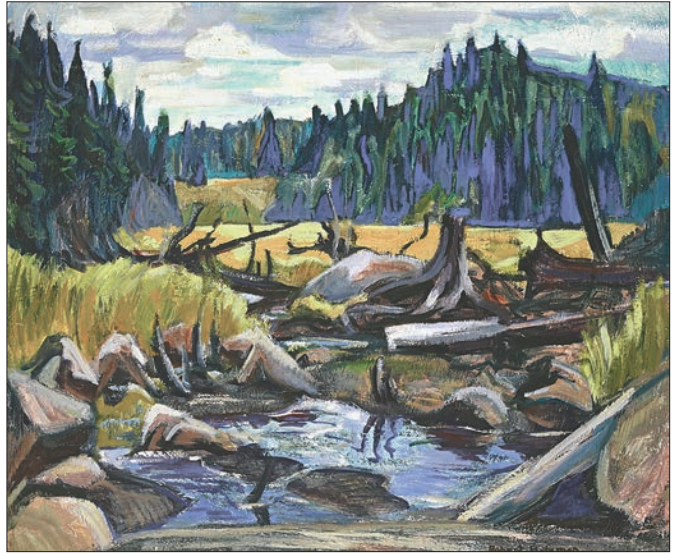

005 Robert Bateman
Untitled - Algonquin Park
$6,000/8,000

oil on paper board
20x23.75 in. /50x60 cm.