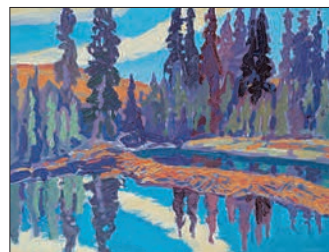

**418 Diana Dean**  
*Northview 1983* pastel on paper  
 \$400/500 16.75x9.5 in. / 42x24 cm.

**420 Michael den Hertog**  
*Bits & Pieces III* mixed media on canvas  
 \$700/900 20x16 in. / 50x40 cm.

**421 William [Bill] Duma**  
*Mauve Trees [Beaver Pond]* oil on wood board  
 \$500/700 14x18 in. / 35x45 cm.