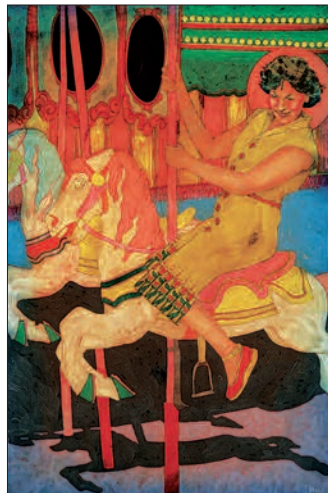

458 Grant Leier
Carousel Ride 1981 mixed media
$500/700 30x19.75 in. / 76x50 cm.