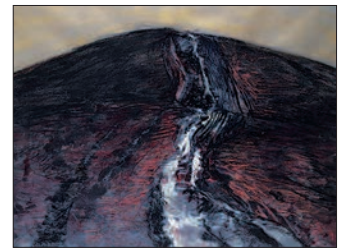

217 Chris S. Flodberg
Untitled - North Hill 2002 mixed media on paper
$1,000/1,500 34.5x46.25 in. / 87x117 cm.