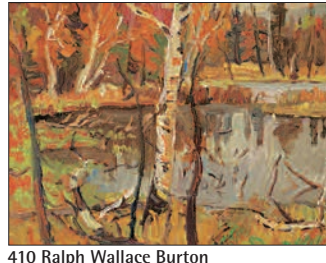

**405 Andre Bertouesque**  
*De'Jeuner sur L'Herbe* oil on board  
 \$600/800 30x40 in. / 76x101 cm.

**406 Bruno Bobak**  
*Inner Harbour* 1959 ink on paper  
 \$700/900 15.25x23.5 in. / 38x59 cm.

**407 Bruno Bobak**  
*Four Flower Studies* watercolour on paper  
 \$400/500 5.5x3.5 in. / 13x8 cm.

**408 Frank Leonard Brooks**  
*Untitled - En Plein Air* oil on canvas board  
 \$500/700 19.75x24 in. / 50x60 cm.

**409 John H. Burrow**  
*Untitled - View of the Bay* oil on canvas  
 \$400/500 8x10 in. / 20x25 cm.