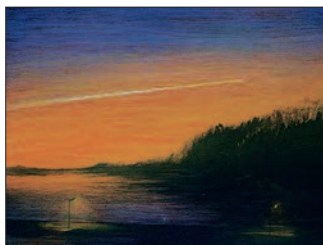

246 Jeffrey John Spalding
Departure 2009 oil on wood panel
$1,200/1,500 17.75x23.75 in. / 45x60 cm.