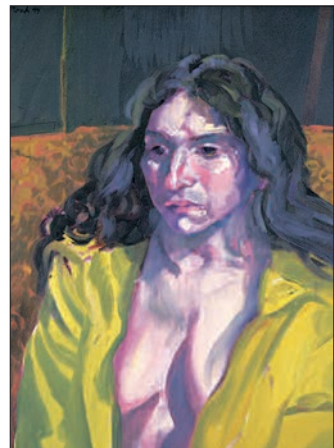

402 Noah Becker
Untitled - Woman in Yellow 1994 oil on canvas
$500/700 24x18 in. / 60x45 cm.

For more information on the preview/auction location, complete details on every lot and ways to participate, please visit our website

www.levisauctions.com