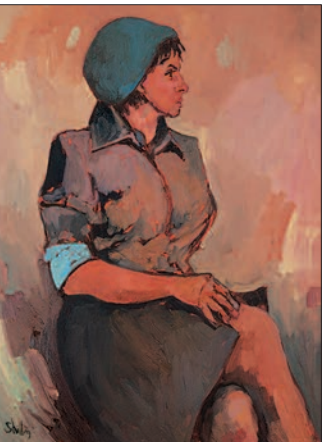

248 Tad Suzuki  
*Corner Views of Soho* acrylic on canvas  
\$2,000/3,000 23.75x36 in. / 60x91 cm.

241 Geoffrey D. Rees  
*Taste for Image 1984* mixed media on paper  
\$2,000/2,500 26x36 in. / 66x91 cm.