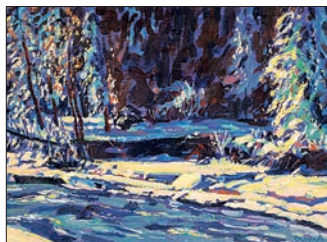

**418 Diana Dean**  
*Northview 1983* pastel on paper  
 \$400/500 16.75x9.5 in. / 42x24 cm.

**420 Michael den Hertog**  
*Bits & Pieces III* mixed media on canvas  
 \$700/900 20x16 in. / 50x40 cm.

**421 William [Bill] Duma**  
*Mauve Trees [Beaver Pond]* oil on wood board  
 \$500/700 14x18 in. / 35x45 cm.