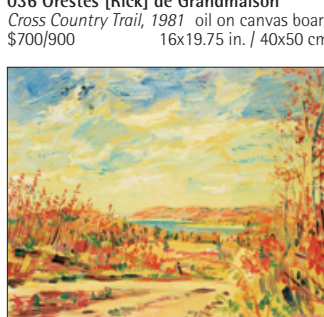

037 Berthe des Clayes
Autumnal Vista oil on canvas board
$1,200/1,500 16x20 in. / 40x50 cm.