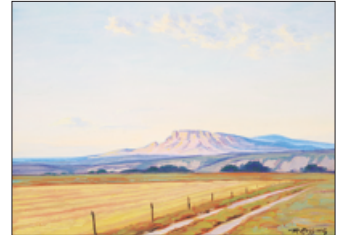

050 Roland Gissing
Southern Alberta Sunset oil on canvas board
$1,000/1,500 11.25x15.25 in. / 28x38 cm.