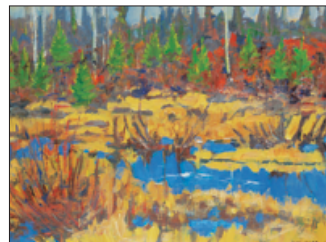

520 John Davenall Turner
Beaver Dam oil on paper board
$300/400 12x15.75 in. / 30x40 cm.