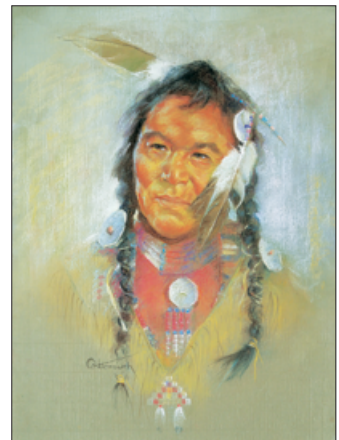

474 Anna T. Noeh
Mother and Child 1976 oil on paper board
\$500/700 19.5x15.5 in. / 49x39 cm.

476 Dorothy Oxborough
Chief Water Buffalo pastel on paper
\$800/1,000 23.75x18 in. / 60x45 cm.

471 Will Millar
The Irish Political Debate oil on wood board
\$700/900 16x20 in. / 40x50 cm.