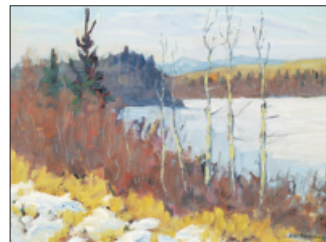

519 John Davenall Turner
Ice on Glenmore 1976 oil on paper board
$300/400 10.5x13.5 in. / 26x34 cm.