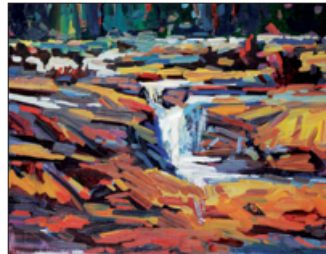

058 Marianne Jespersen
Ware Creek Falls oil on canvas
$900/1,200 22x28 in. / 55x71 cm.