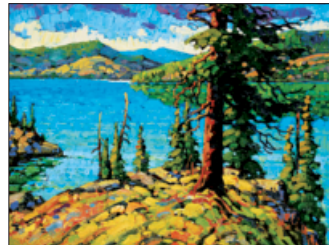

022 Rod Charlesworth
Kalamalka Reflections oil on wood board
$800/1,000 14.75x19 in. / 37x48 cm.