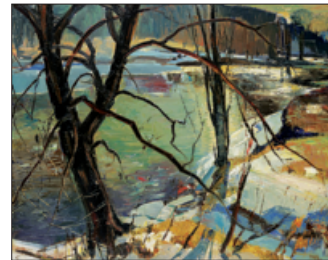

038 John Adrian Darley Dingle
Terra Cotta, Ont. oil on wood board
$2,500/3,500 24x30 in. / 60x76 cm.