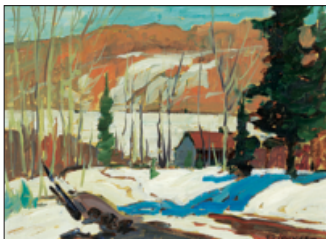

410 ■ **ROBERT LEE CHADWICK**
Lake of Bays, Muskoka 1965 oil on canvas board
$200/250 12x16 in. / 30x40 cm.