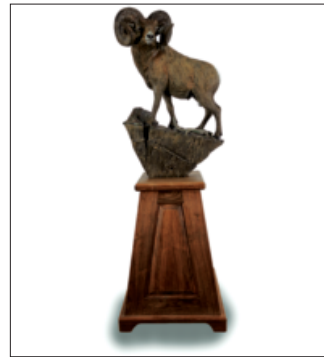

050 ■ KARL LANSING
A View from the Top bronze sculpture
$2,000/3,000 33.5x21.25x12.5 in. / 85x53x31 cm.