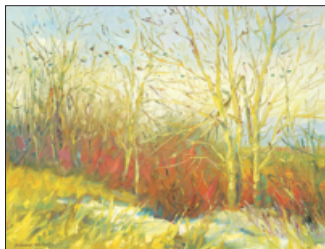

037 ■ DILLON HUANG
Spring is Around the Corner oil on canvas
$600/800 13.5x17.5 in. / 34x44 cm.