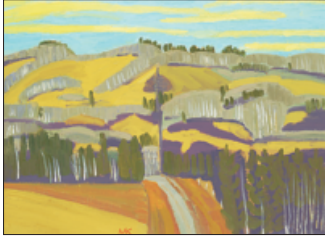

438 ■ **MARY KERR**
Hills and Bare Trees 1975 oil on canvas board
$400/500 11.75x15.75 in. / 29x40 cm.