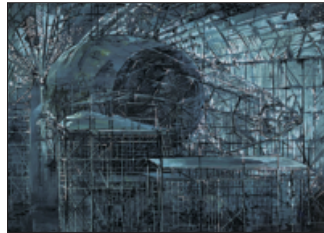

456 ■ ALISON NORLEN
Untitled - Zeplin Factory gouache and ink
$450/550 8x11.5 in. / 20x29 cm.