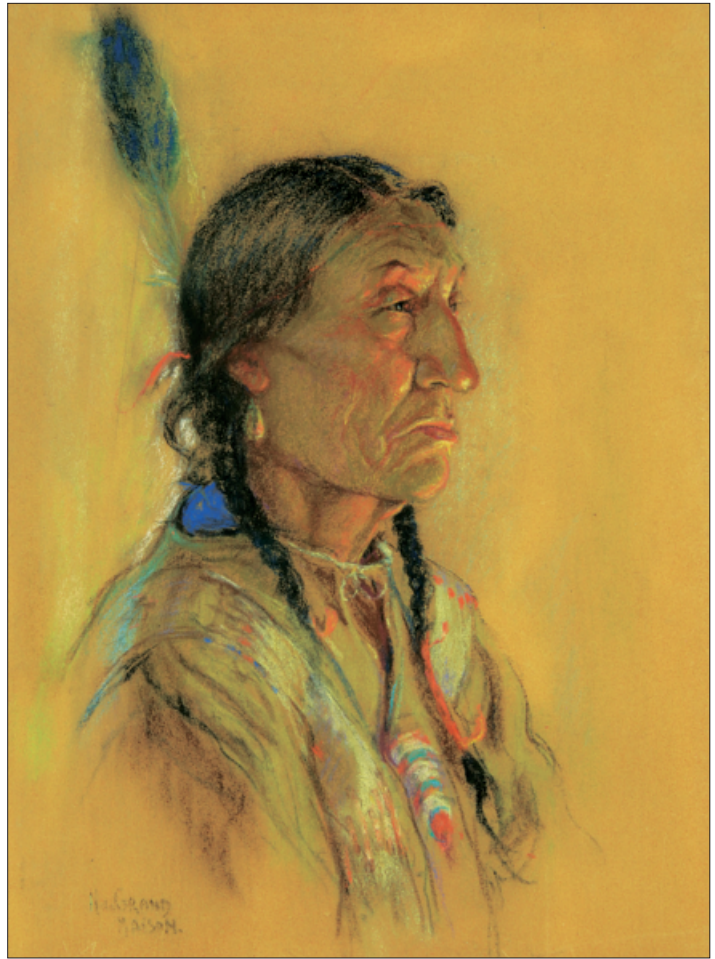

027 ■ NICHOLAS DE GRANDMAISON
Grasshopper Sorcee
$20,000/25,000

pastel on sandpaper
21.5x16 in. / 54x40 cm.