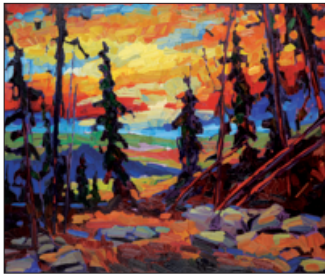

043 ■ MARYANNE JESPERSEN
Triumphal oil on canvas
$1,200/1,500 30x36 in. / 76x91 cm.