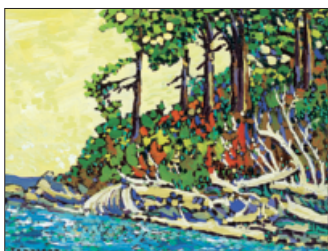

476 ■ **H. WILLIAM TOWNSEND**
My Beach at Nanoose Bay, B.C. oil on wood board
$400/500 8x10 in. / 20x25 cm.