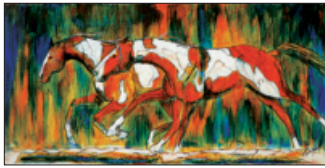

055 ■ **FABIENNE LEYDECKER**
No Holes Barred mixed media on wood board
$900/1,200 24x48 in. / 60x121 cm.