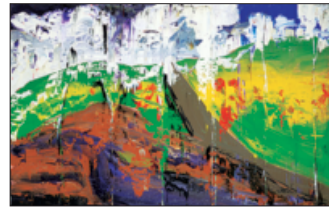

229 ■ MATT PETLEY-JONES
Nice Drive 2017 acrylic on canvas
$1,500/2,000 30x48 in. / 76x121 cm.