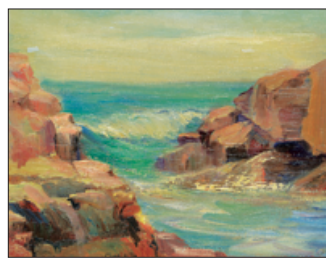

432 ■ CLARA ISABELLA HARRIS
Untitled - Rocky Cove oil on paper board
$200/250 8x10 in. / 20x25 cm.