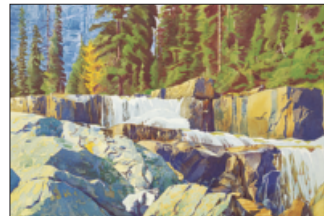

075 ■ WALTER JOSEPH PHILLIPS
Alpine Waterfall 1948 watercolour on paper
$10,000/15,000 14.25x21.25 in. / 36x53 cm.