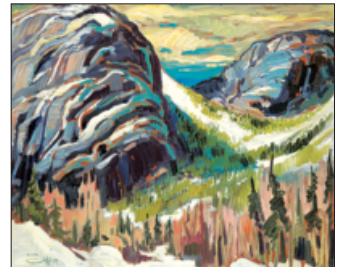

024 ■ BRUNO COTE
Le Cul De L'Ours oil on wood board
$2,500/3,000 20x24 in. / 50x60 cm.