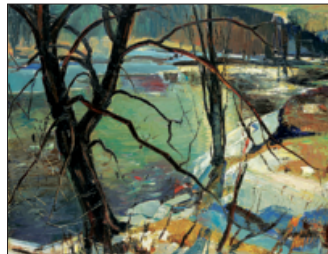

028 ■ JOHN ADRIAN DARLEY DINGLE
Golden Light, Terra Cotta, Ont. oil on wood board
$2,500/3,500

24x30 in. / 60x76 cm.