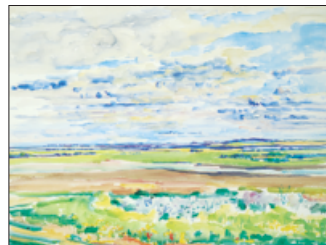

048 ■ DOROTHY KNOWLES
Fields and Weeds 1978 watercolour on paper
$1,500/2,000 22x29.75 in. / 55x75 cm.