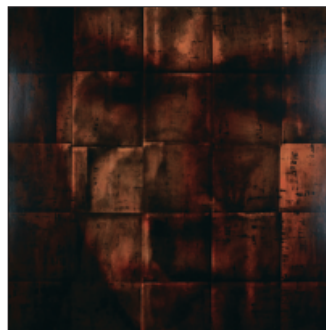

206 ■ GREG EDMONSON
Internal Landscapes 1996 oil on canvas
$1,500/2,000 47.75x47.75 in. / 121x121 cm.