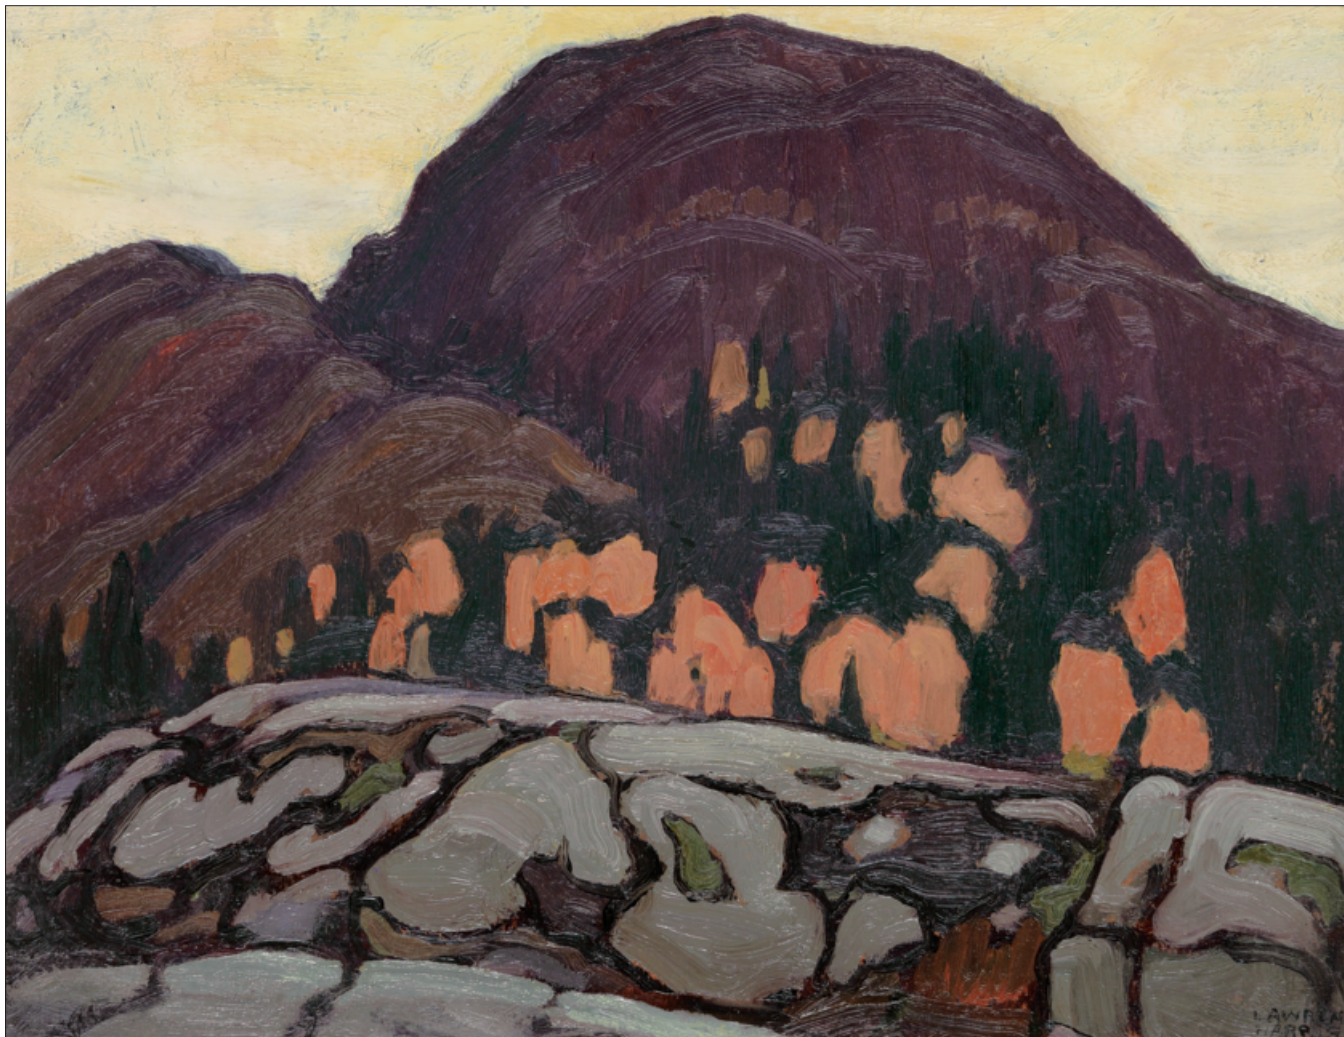

032 ■ LAWREN STEWART HARRIS
Old Bill, Coldwell, Lake Superior early 1920's
$90,000/120,000

oil on beaver board
10.5x13.5 in. / 26x34 cm.

LEVIS

FINE ART AUCTIONS & APPRAISALS

FINE ART AUCTION
April 22, 2018

LEVIS

FINE ART AUCTIONS & APPRAISALS

FINE ART AUCTION

Sunday, April 22, 2018 at 1:00 PM

**Roderick Mah Centre for Continuous Learning
Mount Royal University**
4825 Mount Royal Gate SW
Calgary, Alberta

PREVIEW

**Roderick Mah Centre for Continuous Learning
Mount Royal University**
4825 Mount Royal Gate SW
Friday, April 20th from 5:00 PM to 8:00 PM
Saturday, April 21st from 10:00 AM to 5:00 PM
Sunday, April 22nd from 10:00 AM to 1:00 PM

Auction starts Sunday, April 22 at 1:00 PM

Buyers premium 17%
Some or all lots are subject to a reserve

For more information, please contact:
Doug Levis or Cheryl Sonley

Our office and art storage location:
1739 10 Avenue SW
Calgary AB T3C 0K1
Tel: 403-541-9099
Fax: 403-541-9097
E-mail: mail@levisauctions.com
Web: www.levisauctions.com
and www.levisonlineauctions.com

Thanks to:
CleanPix (layout)
Kallen Print (printing)

Visit our website for complete details on every lot
including additional items to this sale.

www.levisauctions.com

CANADIAN ART LOTS.....	001 - 095
CONTEMPORARY ART LOTS.....	201 - 248
INTERNATIONAL ART LOTS.....	301 - 312
4th Session LOTS	401 - 483

CANADIAN ART LOTS 001 - 095