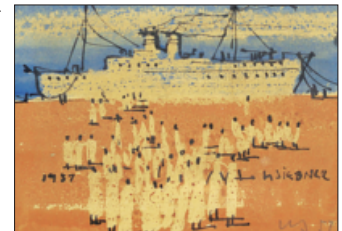

243.1 ■ HERBERT SIEBNER
South People Greeting Ship 1957 watercolour
$800/1,000 4x5.75 in. / 10x14 cm.