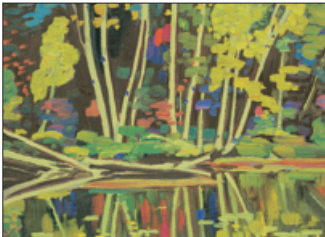

045 ■ ILLINGWORTH HOLEY KERR
Birches, Autumn Ontario oil on board
$1,500/2,000 11.5x15.25 in. / 29x38 cm.